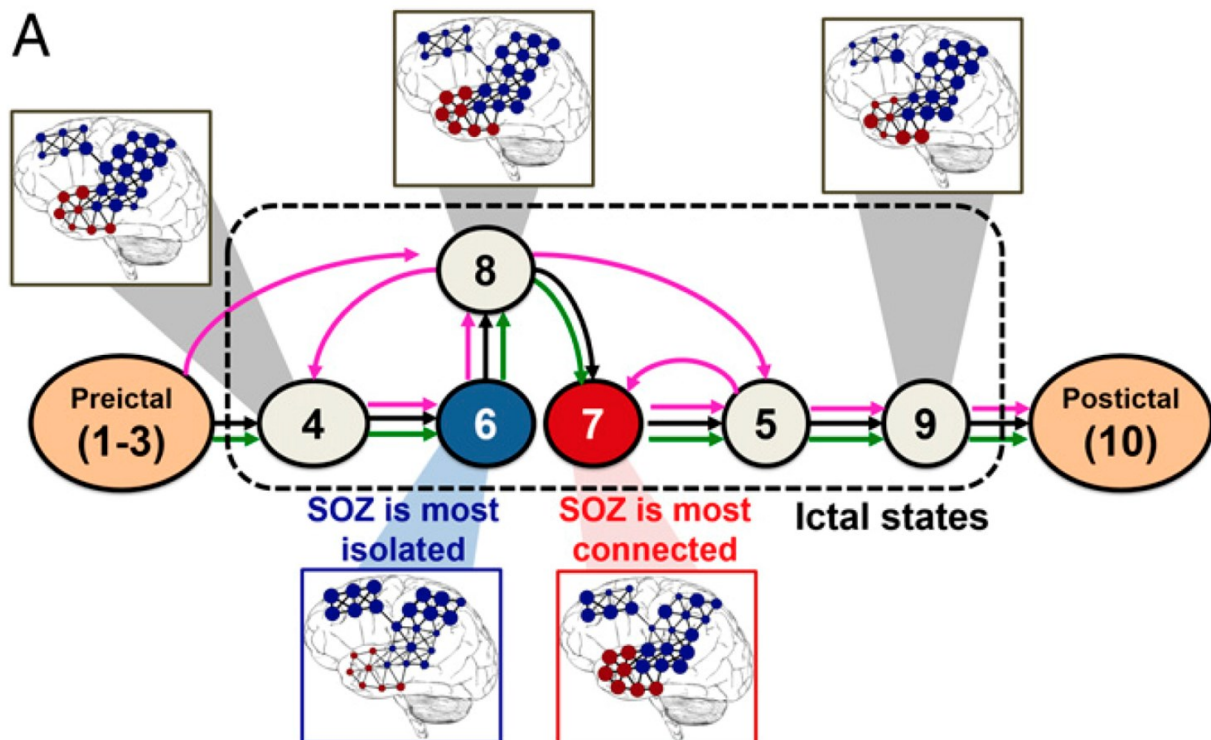

# Network Dynamics of the Brain and Influence of the Epileptic Seizure Onset Zone

**SRIDEVI SARMA**

Assistant Professor

Department of Biomedical Engineering

Johns Hopkins University

Tuesday, April 5, 2016 11:00AM

Clark Hall 110 (VTC to Talbot Library, Traylor 709)

Lunch will be served at 12:00PM